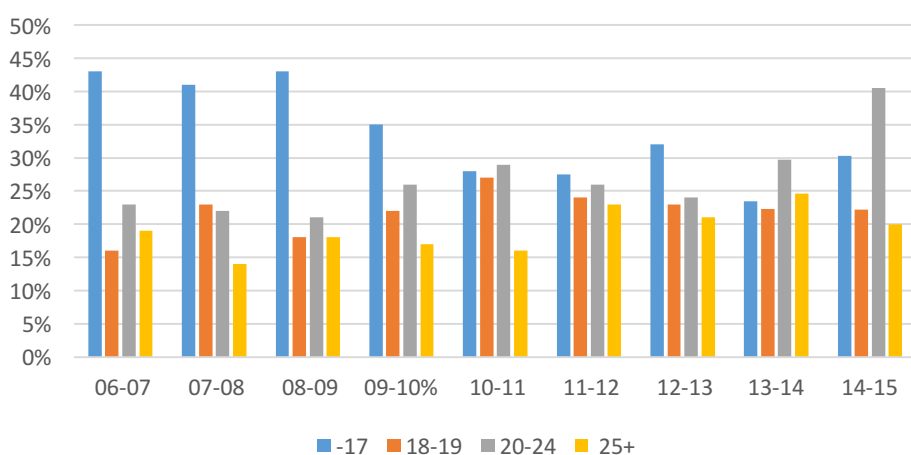

Aldersfordeling grundforløb

Aldersfordeling grundforløb									
Alder/årstal	06-07	07-08	08-09	09-10	10-11	11-12	12-13	13-14	14-15
-17	43%	41%	43%	35%	28%	28%	32%	23%	23%
18-19	16%	23%	18%	22%	27%	24%	23%	22%	22%
20-24	23%	22%	21%	26%	29%	26%	24%	30%	41%
25+	19%	14%	18%	17%	16%	23%	21%	25%	20%